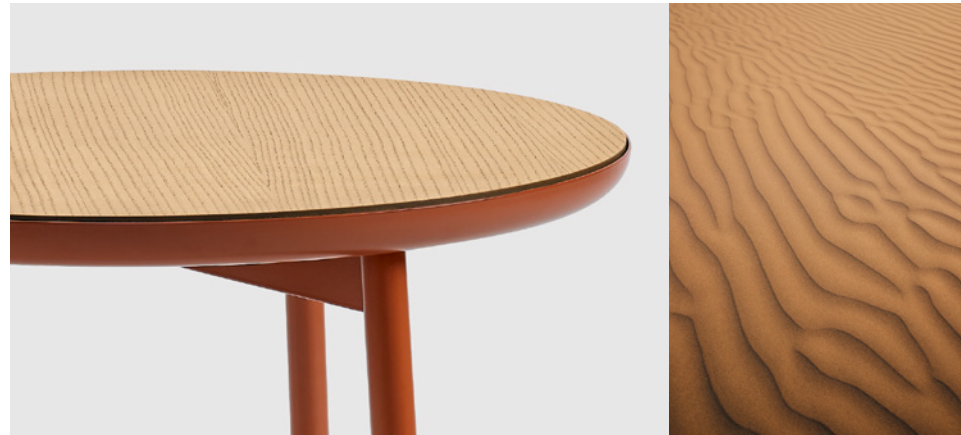

# Chord *Collection*

<b>Designed by</b>	Standard Issue		
<b>Scope of Offer</b>	Personal Table	MM01-T1	
	Side Table	MM01-T2	
	Coffee Table	MM01-T3	
<b>Dimensions</b>	Personal Table	DWH	18 x 18 x 20.5
	Side Table	DWH	24 x 24 x 17.5
	Coffee Table	DWH	32 x 32 x 14.5
<b>Description</b>	Tables		
<b>Finishes</b>	Metal Powder Coat Forbo Linoleum Polished Quartz Wood Finish over Ash or Walnut		
<b>Philosophy</b>	Designs that enhance the human experience	memofurniture.com	