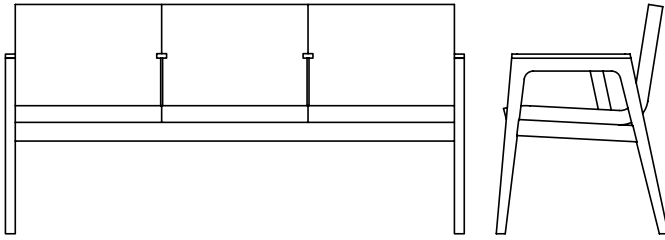

Prose

Designed by Memo Studio, 2018

Three Seat Tandem
GC01-30

memo

Three Seat Tandem GC01-30

A simple, lightly scaled, tandem seating offer designed for commercial interiors.

The Prose Three Seat Tandem is part of the Prose Collection, a comprehensive family of products for shared and transitional spaces.

Depth	Width	Height	Seat Height	Seat Width	Arm Height
24"	64"	33"	18.5"	19.75"	25.25"

Features

- Continuous seat and back facilitate cleaning
- Modular details enable linked configurations
- Sculpted legs are soft to the touch and reduce visual weight
- Naturally angled legs prevent wall damage
- Replaceable solid surface or wood arm caps
- Integrated in-line tables
- Resilient commercial grade finishes and materials

Options

- Intermediate arm between seats
- In-line tables
- Moisture barrier
- Removable covers
- Solid surface arm caps
- Wood or solid surface table tops
- Ash or Walnut wood species

Product Weight

55 lbs (24,9 kg)